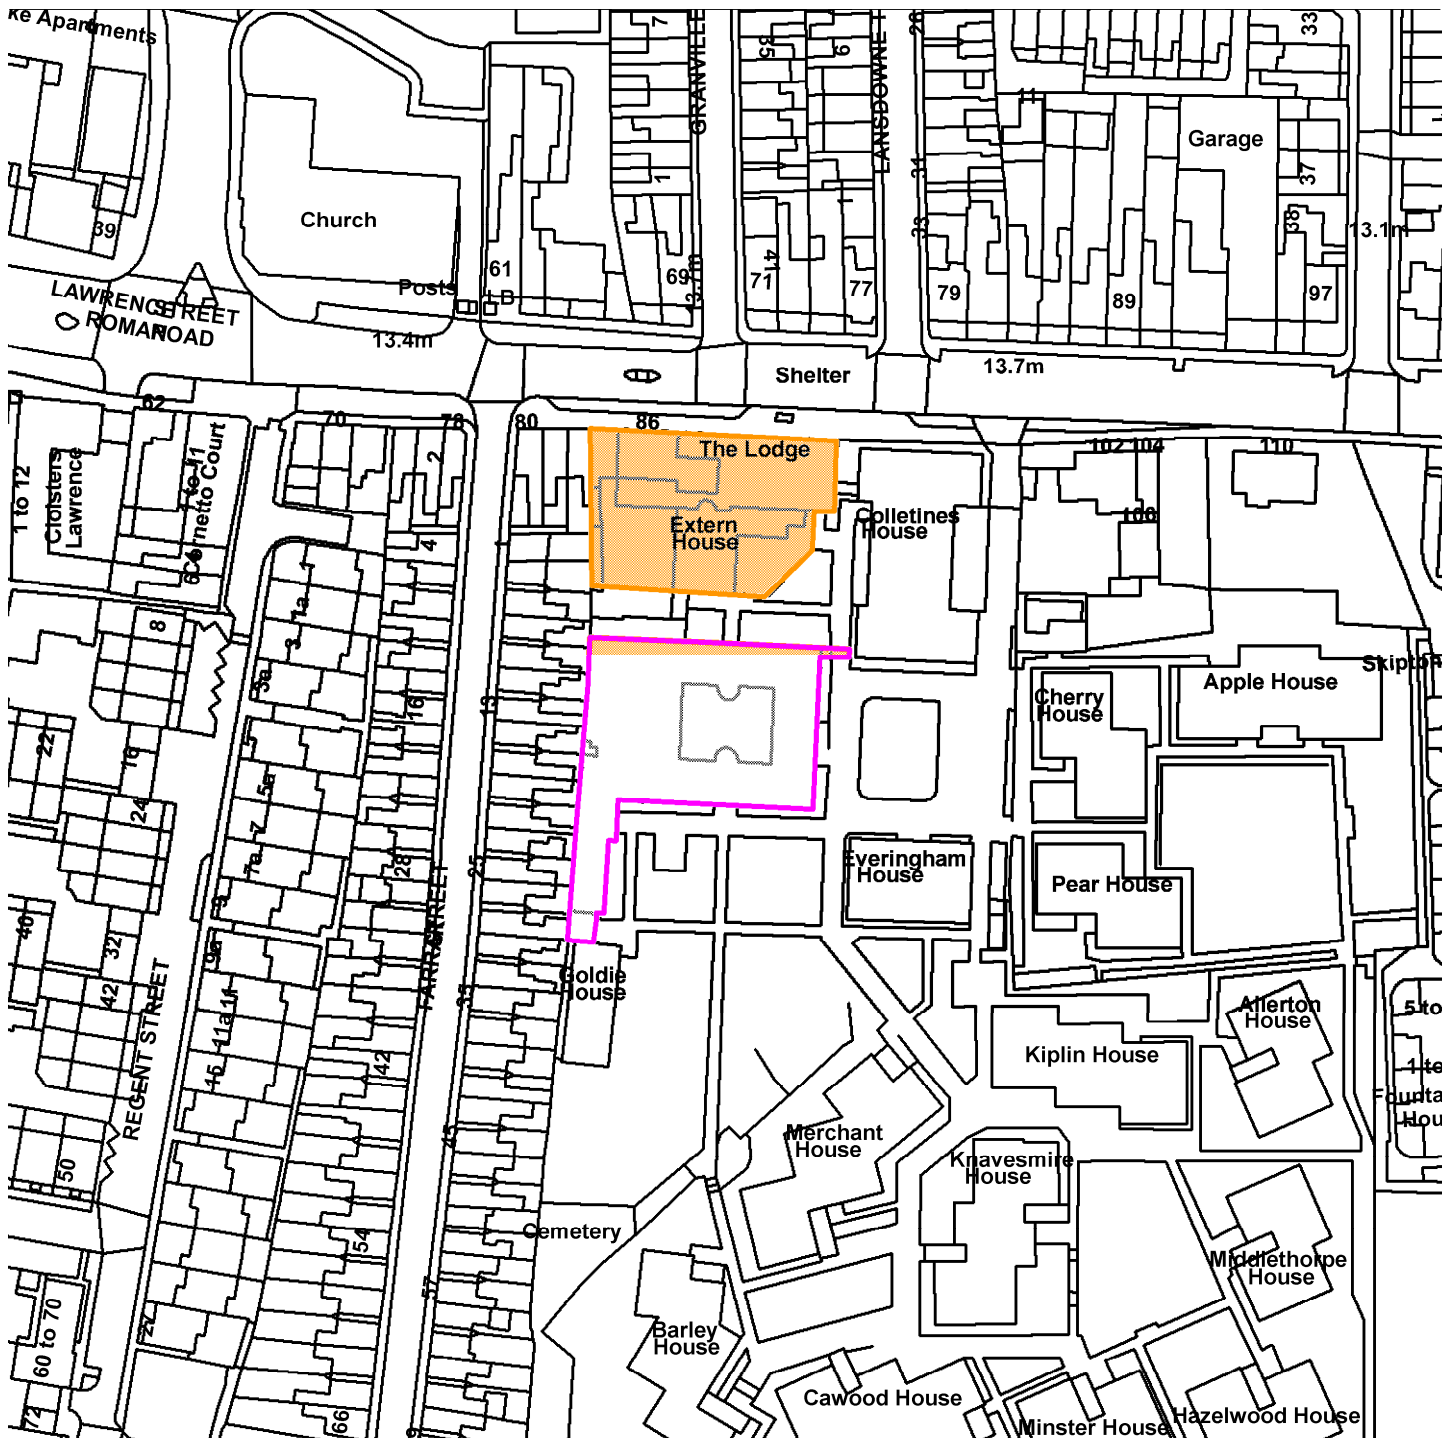

St Josephs Convent Of Poor Clare Collentines,

Lawrence Street
18/00638/FULM

GIS by ESRI (UK)

Scale : 1:1351

Reproduced from the Ordnance Survey map with the permission of the Controller of Her Majesty's Stationery Office © Crown Copyright 2000.

Unauthorised reproduction infringes Crown Copyright and may lead to prosecution or civil proceedings.

Organisation	Not Set
Department	Not Set
Comments	Site Plan
Date	30 July 2018
SLA Number	Not Set